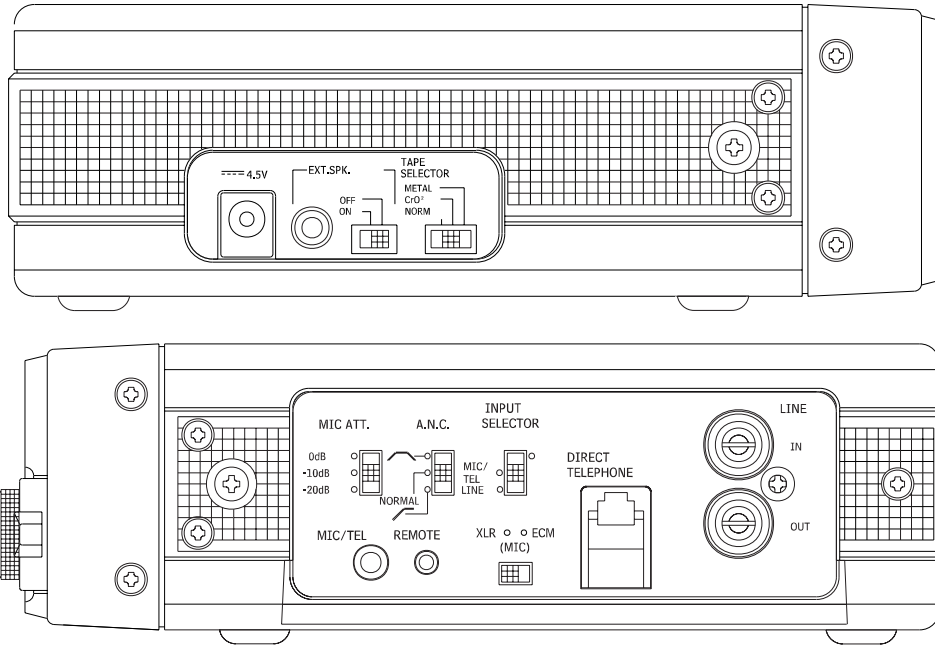

**All PMD Portable Recorders feature:** RCA line inputs/outputs • ¼" headphone jack • Built-in speaker • Pause control • Audible cue and review • Tape counter • Full auto shut-off • Low battery indicator • Three standard D cell batteries provide up to 7½ hours of remote operation, the optional RB430 rechargeable battery provides 5 ½ hours.